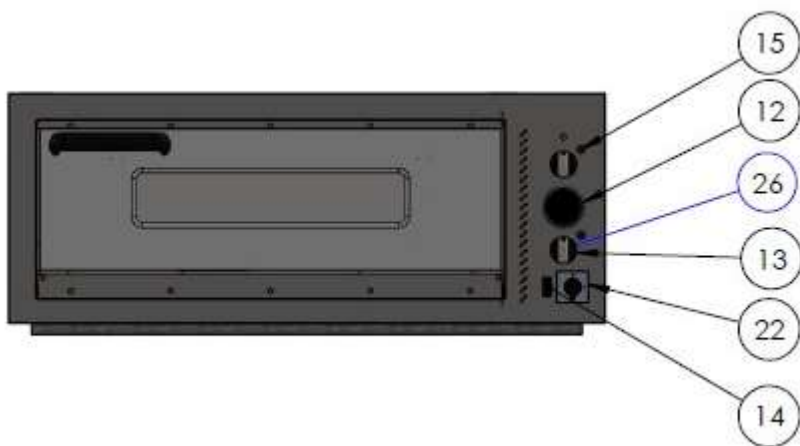

ПЕЧЬ ДЛЯ ПИЦЦЫ ТАТРА ТРО 4 NEW

ПОВЕРХ ЕЧЬ ДЛЯ ПИЦЦЫ TATRA TPO 4 NEW

1	Housing	120213	
2	Door Frame	120218	
3	Flue	120144	
4	Door-Complete	120199	
5	Chamber-Complete	120203	
6	Panel	110493	
7	Right Cover	110490	
8	Left Cover	110491	
9	Stone	230019	
10	Heating Element 1150 W	230016	
11	Heating Element 1350 W	230017	
12	Thermometer	220029	
13	Thermostat Button	220024	
14	Light On-Off Switch	220025	
15	Green Indicator Light	220023	
16	Housing Leg	110495	
17	Rear Insulation	110511	
18	Right Insulation	110509	
19	Left Insulation	110510	
20	Horizontal Insulation	110508	
21	Flue Insulation	110338	
22	Pako Switch	220030	
23	Electrical Sheet	110506	
24	Upper Thermocouple Holder	110026	
25	Upper Heating Element Holder	110507	
26	Thermostat	220026	
27	Chamber Light	220031	
28	Power Terminal Holder	110339	

ПЕЧЬ ДЛЯ ПИЦЦЫ TATRA TPO 4 OLD

ПЕЧЬ ДЛЯ ПИЦЦЫ TATRA TPO 4 OLD

1	Housing	E072101	
2	Side Panel	E072104	
3	Left Cover	E072103	
4	Door Frame	E070008	
8	Door complete	E070001	
9	Panel	E072109	
10	Base	E070013	
21	Bracket for Thermostat	E050121	
23	Bracket for Thermostat	E050123	
25	Fixing for Heating Element	E050126	
30	Heating Element (Upper and Lower front ones) 1150 W	CP700-1150WHE	
30.A	Heating Element (Upper and Lower front ones) 1350 W	CP700-1350WHE	
31	Knob, black-chromed for thermostat	E0ANOT235	
32	Green indicator Light,complete	043828	
33	Thermostat 455°C	OT455EGO	
34	Refracter Stone(Italian)	CP700-700.355	
35	Handle with connect part, big	E0BK600N	
37	Connector, 2-poles, ceramic for lamp	CRM057KLMS	
39	Lamp On/Off Switch	A040588	
40	Control Panel Sticker	E015ETKT	
41	Door glass	E049371	
47	Thermometer	E049371	
48	Bracket for hesting element	E000521506	
49	Halogen Lamp w.cover glass, square	E070099	
	Halogen Bulb G9	E015ELCSQ	
51	Therminal box	06061056	
52	Connector with 2 poles	T00133BX	
53	Connector with 3 poles	E0730733	
54	Strain Relief PG21	010578030	