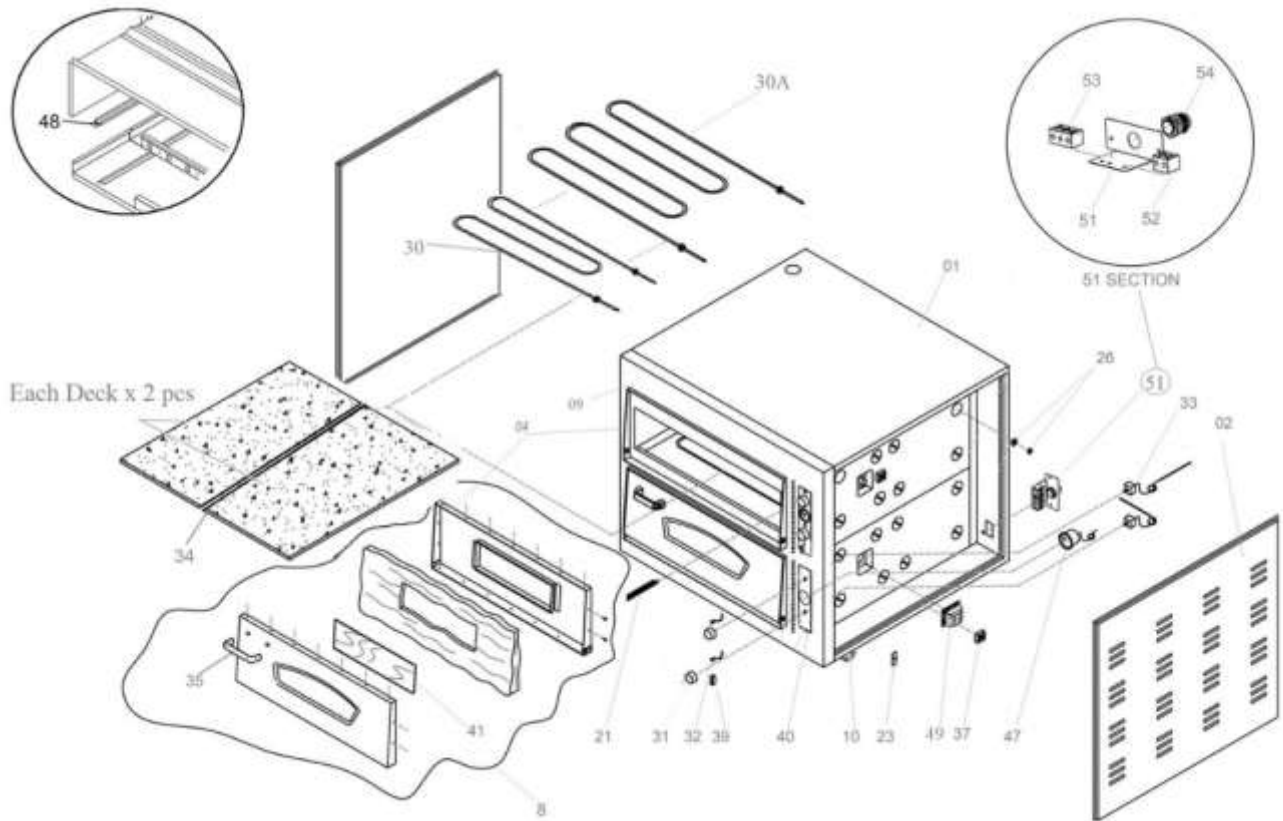

ПЕЧЬ ДЛЯ ПИЦЦЫ ТАТРА ТРО 4 NEW

ПОВЕРХ ЕЧЬ ДЛЯ ПИЦЦЫ TATRA TPO 4 NEW

1	Housing	120213	
2	Door Frame	120218	
3	Flue	120144	
4	Door-Complete	120199	
5	Chamber-Complete	120203	
6	Panel	110493	
7	Right Cover	110490	
8	Left Cover	110491	
9	Stone	230019	
10	Heating Element 1150 W	230016	
11	Heating Element 1350 W	230017	
12	Thermometer	220029	
13	Thermostat Button	220024	
14	Light On-Off Switch	220025	
15	Green Indicator Light	220023	
16	Housing Leg	110495	
17	Rear Insulation	110511	
18	Right Insulation	110509	
19	Left Insulation	110510	
20	Horizontal Insulation	110508	
21	Flue Insulation	110338	
22	Pako Switch	220030	
23	Electrical Sheet	110506	
24	Upper Thermocouple Holder	110026	
25	Upper Heating Element Holder	110507	
26	Thermostat	220026	
27	Chamber Light	220031	
28	Power Terminal Holder	110339	

ПЕЧЬ ДЛЯ ПИЦЦЫ TATRA TPO 4 OLD

ПЕЧЬ ДЛЯ ПИЦЦЫ TATRA TPO 4 OLD

1	Housing	E072101	
2	Side Panel	E072104	
3	Left Cover	E072103	
4	Door Frame	E070008	
8	Door complete	E070001	
9	Panel	E072109	
10	Base	E070013	
21	Bracket for Thermostat	E050121	
23	Bracket for Thermostat	E050123	
25	Fixing for Heating Element	E050126	
30	Heating Element (Upper and Lower front ones) 1150 W	CP700-1150WHE	
30.A	Heating Element (Upper and Lower front ones) 1350 W	CP700-1350WHE	
31	Knob, black-chromed for thermostat	E0ANOT235	
32	Green indicator Light,complete	043828	
33	Thermostat 455°C	OT455EGO	
34	Refracter Stone(Italian)	CP700-700.355	
35	Handle with connect part, big	E0BK600N	
37	Connector, 2-poles, ceramic for lamp	CRM057KLMS	
39	Lamp On/Off Switch	A040588	
40	Control Panel Sticker	E015ETKT	
41	Door glass	E049371	
47	Thermometer	E049371	
48	Bracket for hesting element	E000521506	
49	Halogen Lamp w.cover glass, square	E070099	
	Halogen Bulb G9	E015ELCSQ	
51	Therminal box	06061056	
52	Connector with 2 poles	T00133BX	
53	Connector with 3 poles	E0730733	
54	Strain Relief PG21	010578030	