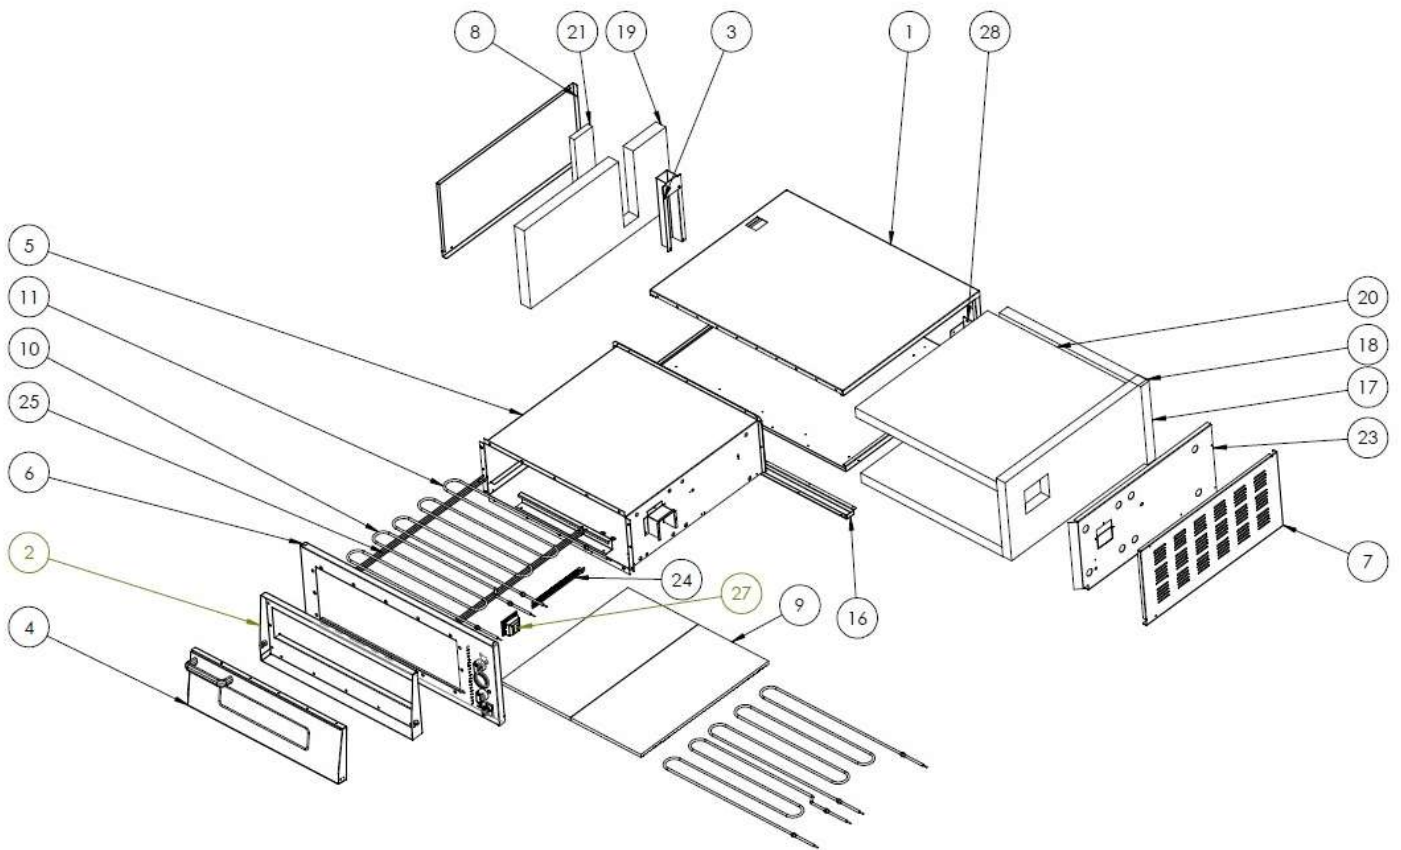

ПЕЧЬ ДЛЯ ПИЦЦЫ ТАТРА ТРО 4 NEW

ПОВЕРХ ЕЧЬ ДЛЯ ПИЦЦЫ TATRA TPO 4 NEW

1	Housing	120213	
2	Door Frame	120218	
3	Flue	120144	
4	Door-Complete	120199	
5	Chamber-Complete	120203	
6	Panel	110493	
7	Right Cover	110490	
8	Left Cover	110491	
9	Stone	230019	
10	Heating Element 1150 W	230016	
11	Heating Element 1350 W	230017	
12	Thermometer	220029	
13	Thermostat Button	220024	
14	Light On-Off Switch	220025	
15	Green Indicator Light	220023	
16	Housing Leg	110495	
17	Rear Insulation	110511	
18	Right Insulation	110509	
19	Left Insulation	110510	
20	Horizontal Insulation	110508	
21	Flue Insulation	110338	
22	Pako Switch	220030	
23	Electrical Sheet	110506	
24	Upper Thermocouple Holder	110026	
25	Upper Heating Element Holder	110507	
26	Thermostat	220026	
27	Chamber Light	220031	
28	Power Terminal Holder	110339	

ПЕЧЬ ДЛЯ ПИЦЦЫ TATRA TPO 4 OLD

ПЕЧЬ ДЛЯ ПИЦЦЫ TATRA TPO 4 OLD

1	Housing	E072101	
2	Side Panel	E072104	
3	Left Cover	E072103	
4	Door Frame	E070008	
8	Door complete	E070001	
9	Panel	E072109	
10	Base	E070013	
21	Bracket for Thermostat	E050121	
23	Bracket for Thermostat	E050123	
25	Fixing for Heating Element	E050126	
30	Heating Element (Upper and Lower front ones) 1150 W	CP700-1150WHE	
30.A	Heating Element (Upper and Lower front ones) 1350 W	CP700-1350WHE	
31	Knob, black-chromed for thermostat	E0ANOT235	
32	Green indicator Light,complete	043828	
33	Thermostat 455°C	OT455EGO	
34	Refracter Stone(Italian)	CP700-700.355	
35	Handle with connect part, big	E0BK600N	
37	Connector, 2-poles, ceramic for lamp	CRM057KLMS	
39	Lamp On/Off Switch	A040588	
40	Control Panel Sticker	E015ETKT	
41	Door glass	E049371	
47	Thermometer	E049371	
48	Bracket for hesting element	E000521506	
49	Halogen Lamp w.cover glass, square	E070099	
	Halogen Bulb G9	E015ELCSQ	
51	Therminal box	06061056	
52	Connector with 2 poles	T00133BX	
53	Connector with 3 poles	E0730733	
54	Strain Relief PG21	010578030	